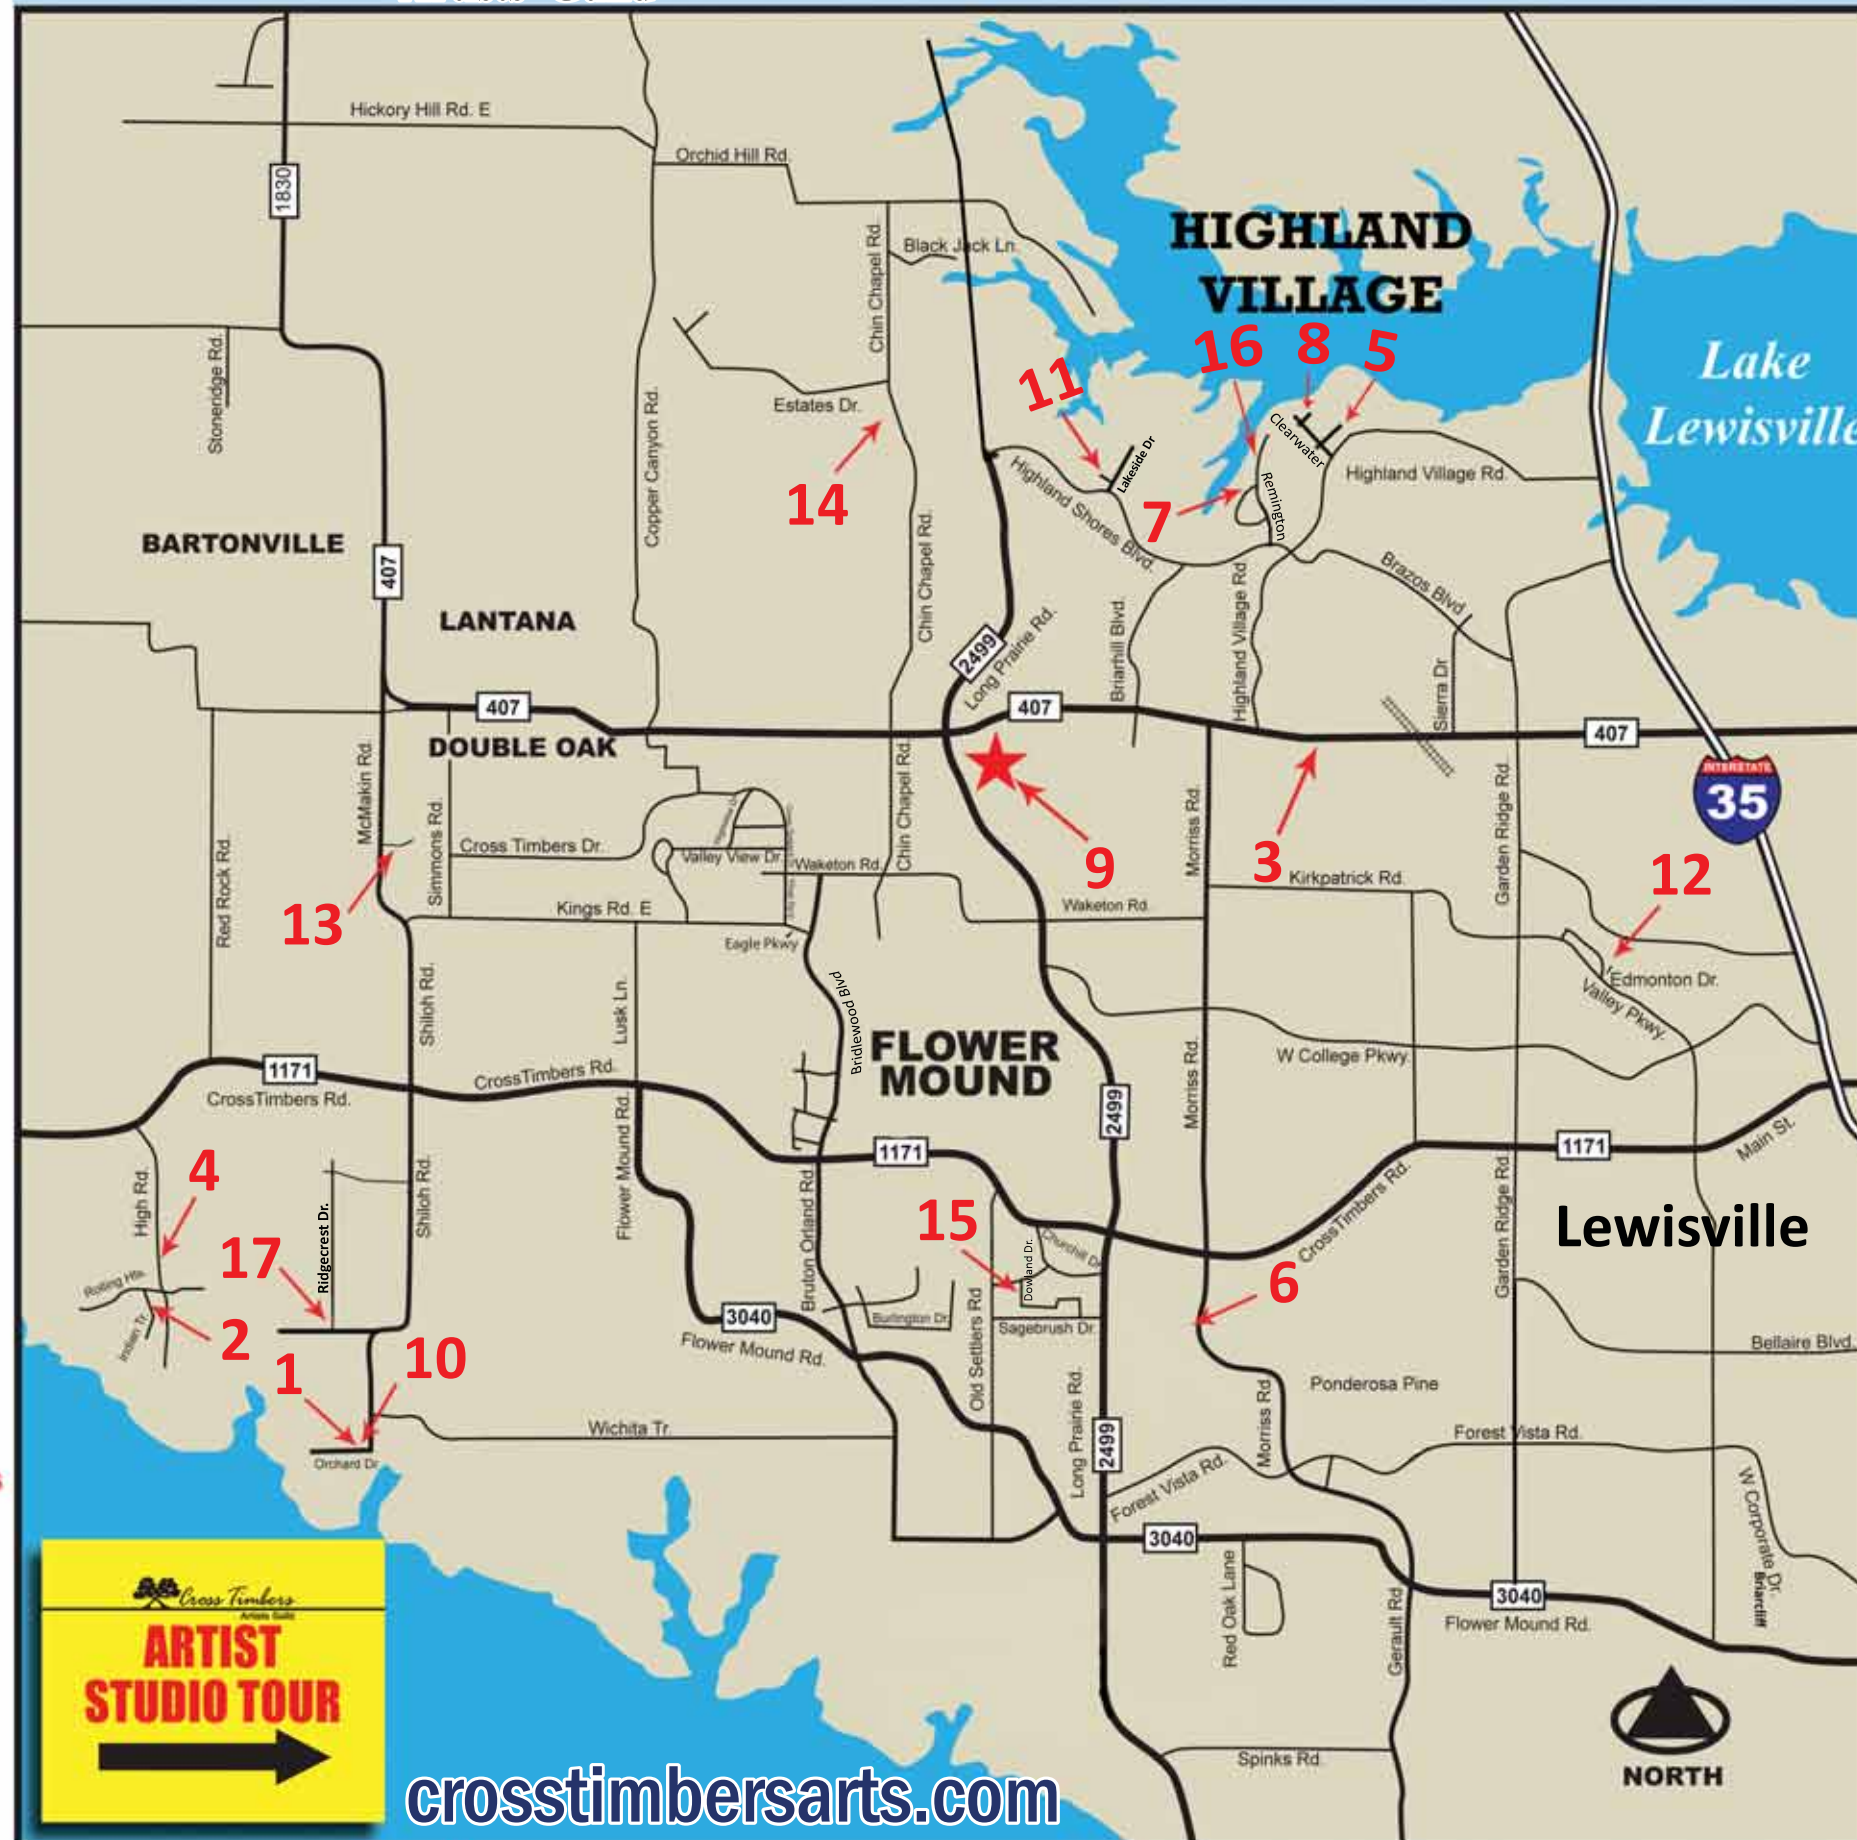

crosstimbersarts.com

★ Indicates Opening Reception Thursday, Nov 8 @ 7:00 pm